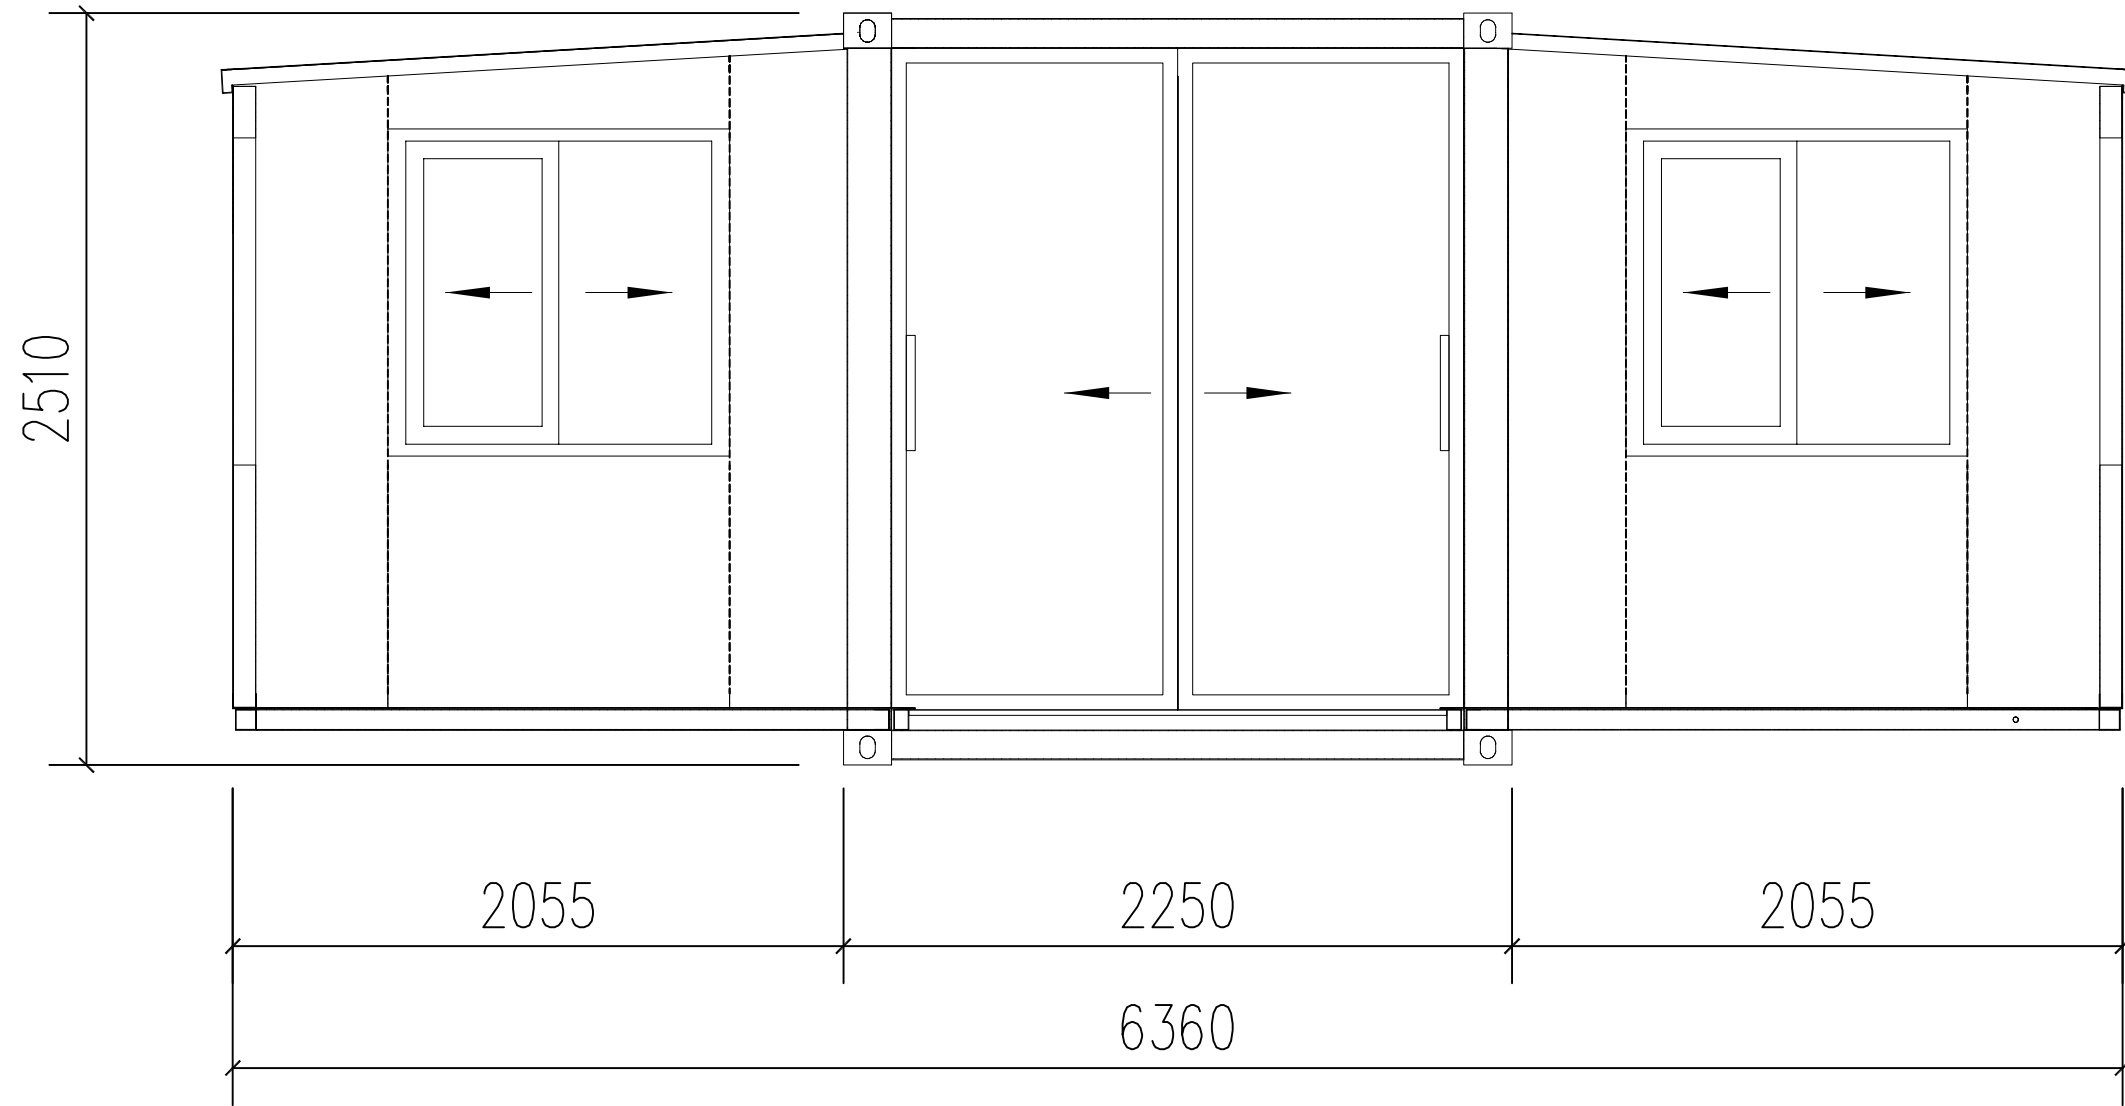

Size Before Expanding: : L118000mm*W2250mm*H2510mm
 Size After Expanding: L11800mm*W6360mm*H2510mm

40FT Expandable House

Right View,Left View

Size Before Expanding: : L11800mm*W2250mm*H2510mm
 Size After Expanding: L11800mm*W6360mm*H2510mm

40FT Expandable House

Front View

Size Before Expanding: : L11800mm*W2250mm*H2510mm
 Size After Expanding: L11800mm*W6360mm*H2510mm

40FT Expandable House

Size Before Expanding: : L11800mm*W2250mm*H2510mm
 Size After Expanding: L11800mm*W6360mm*H2510mm

40FT Expandable House