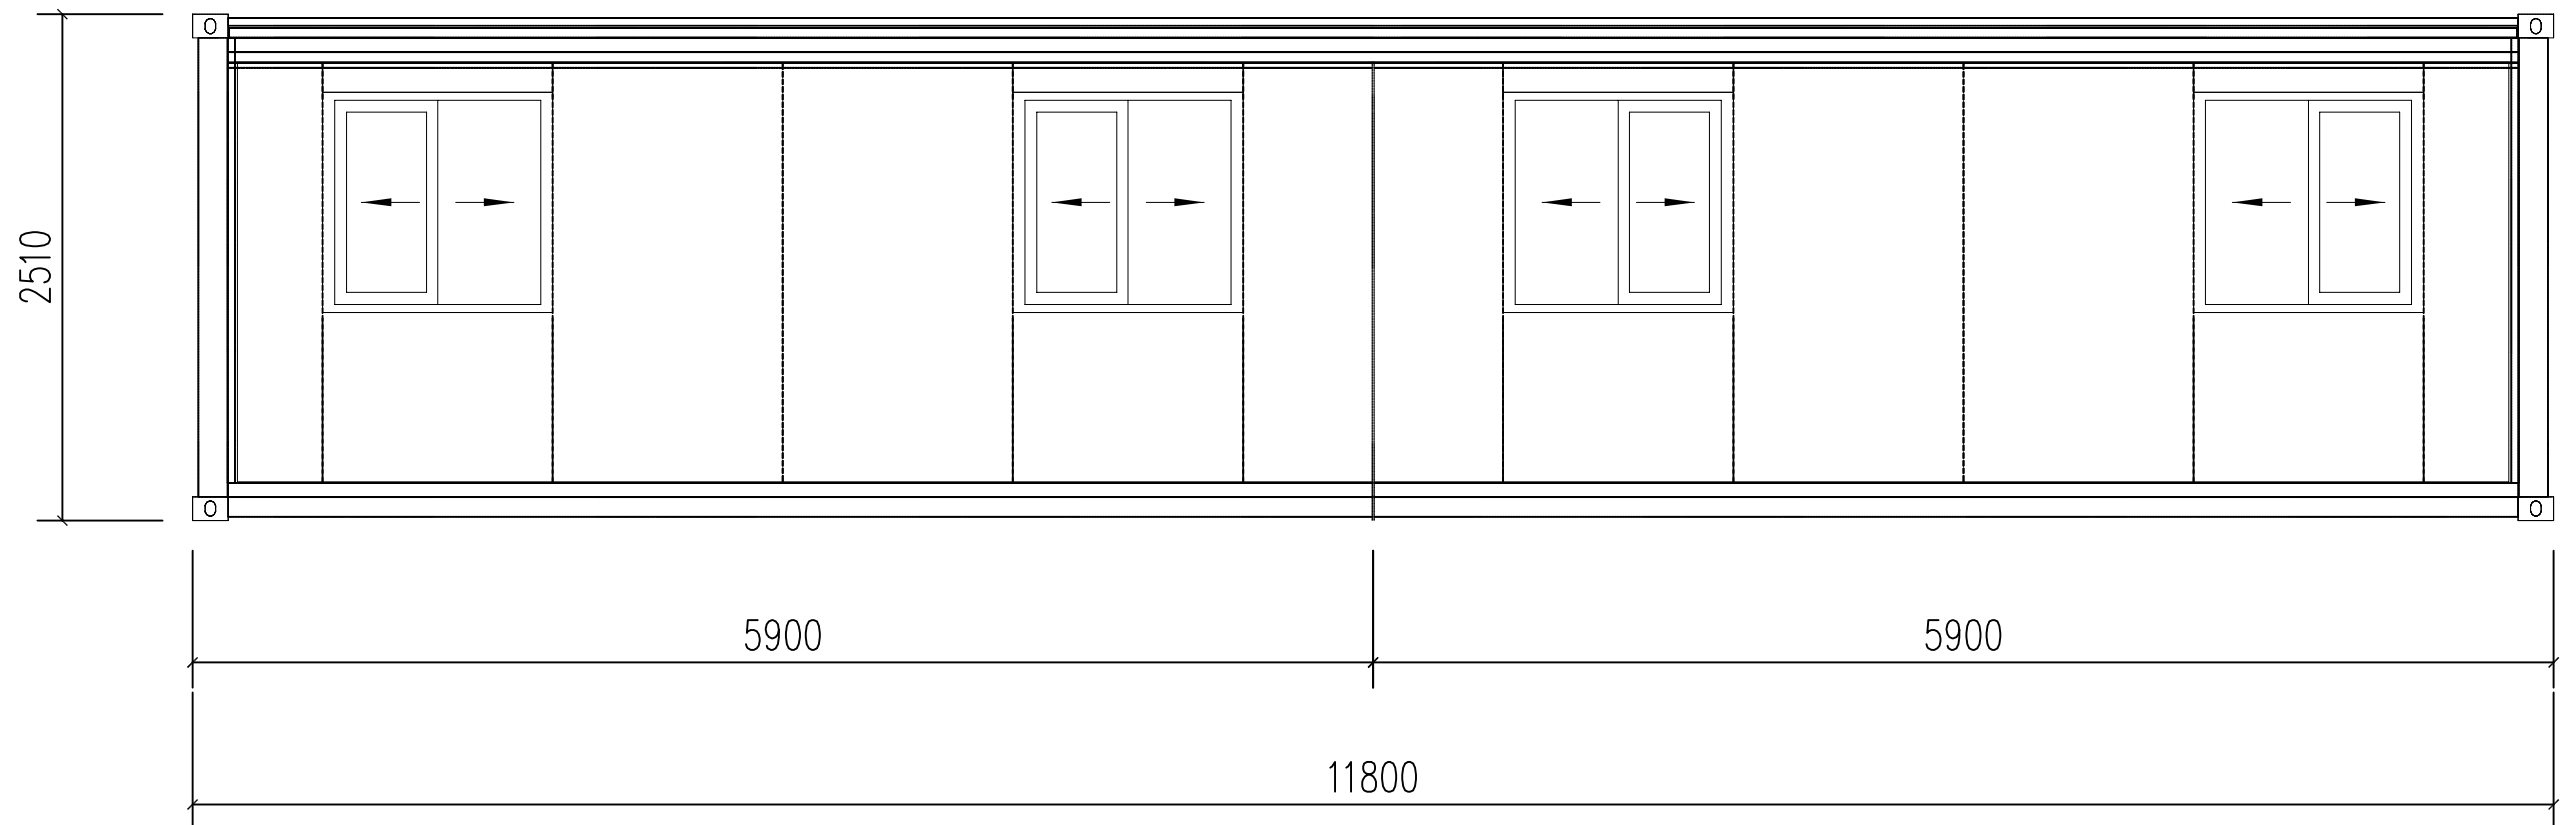

Size Before Expanding: : L118000mm*W2250mm*H2510mm
 Size After Expanding: L11800mm*W6360mm*H2510mm

40FT Expandable House

Right View,Left View

Size Before Expanding: : L11800mm*W2250mm*H2510mm
 Size After Expanding: L11800mm*W6360mm*H2510mm

40FT Expandable House

Front View

Size Before Expanding: : L11800mm*W2250mm*H2510mm
 Size After Expanding: L11800mm*W6360mm*H2510mm

40FT Expandable House

Size Before Expanding: : L11800mm*W2250mm*H2510mm
 Size After Expanding: L11800mm*W6360mm*H2510mm

40FT Expandable House