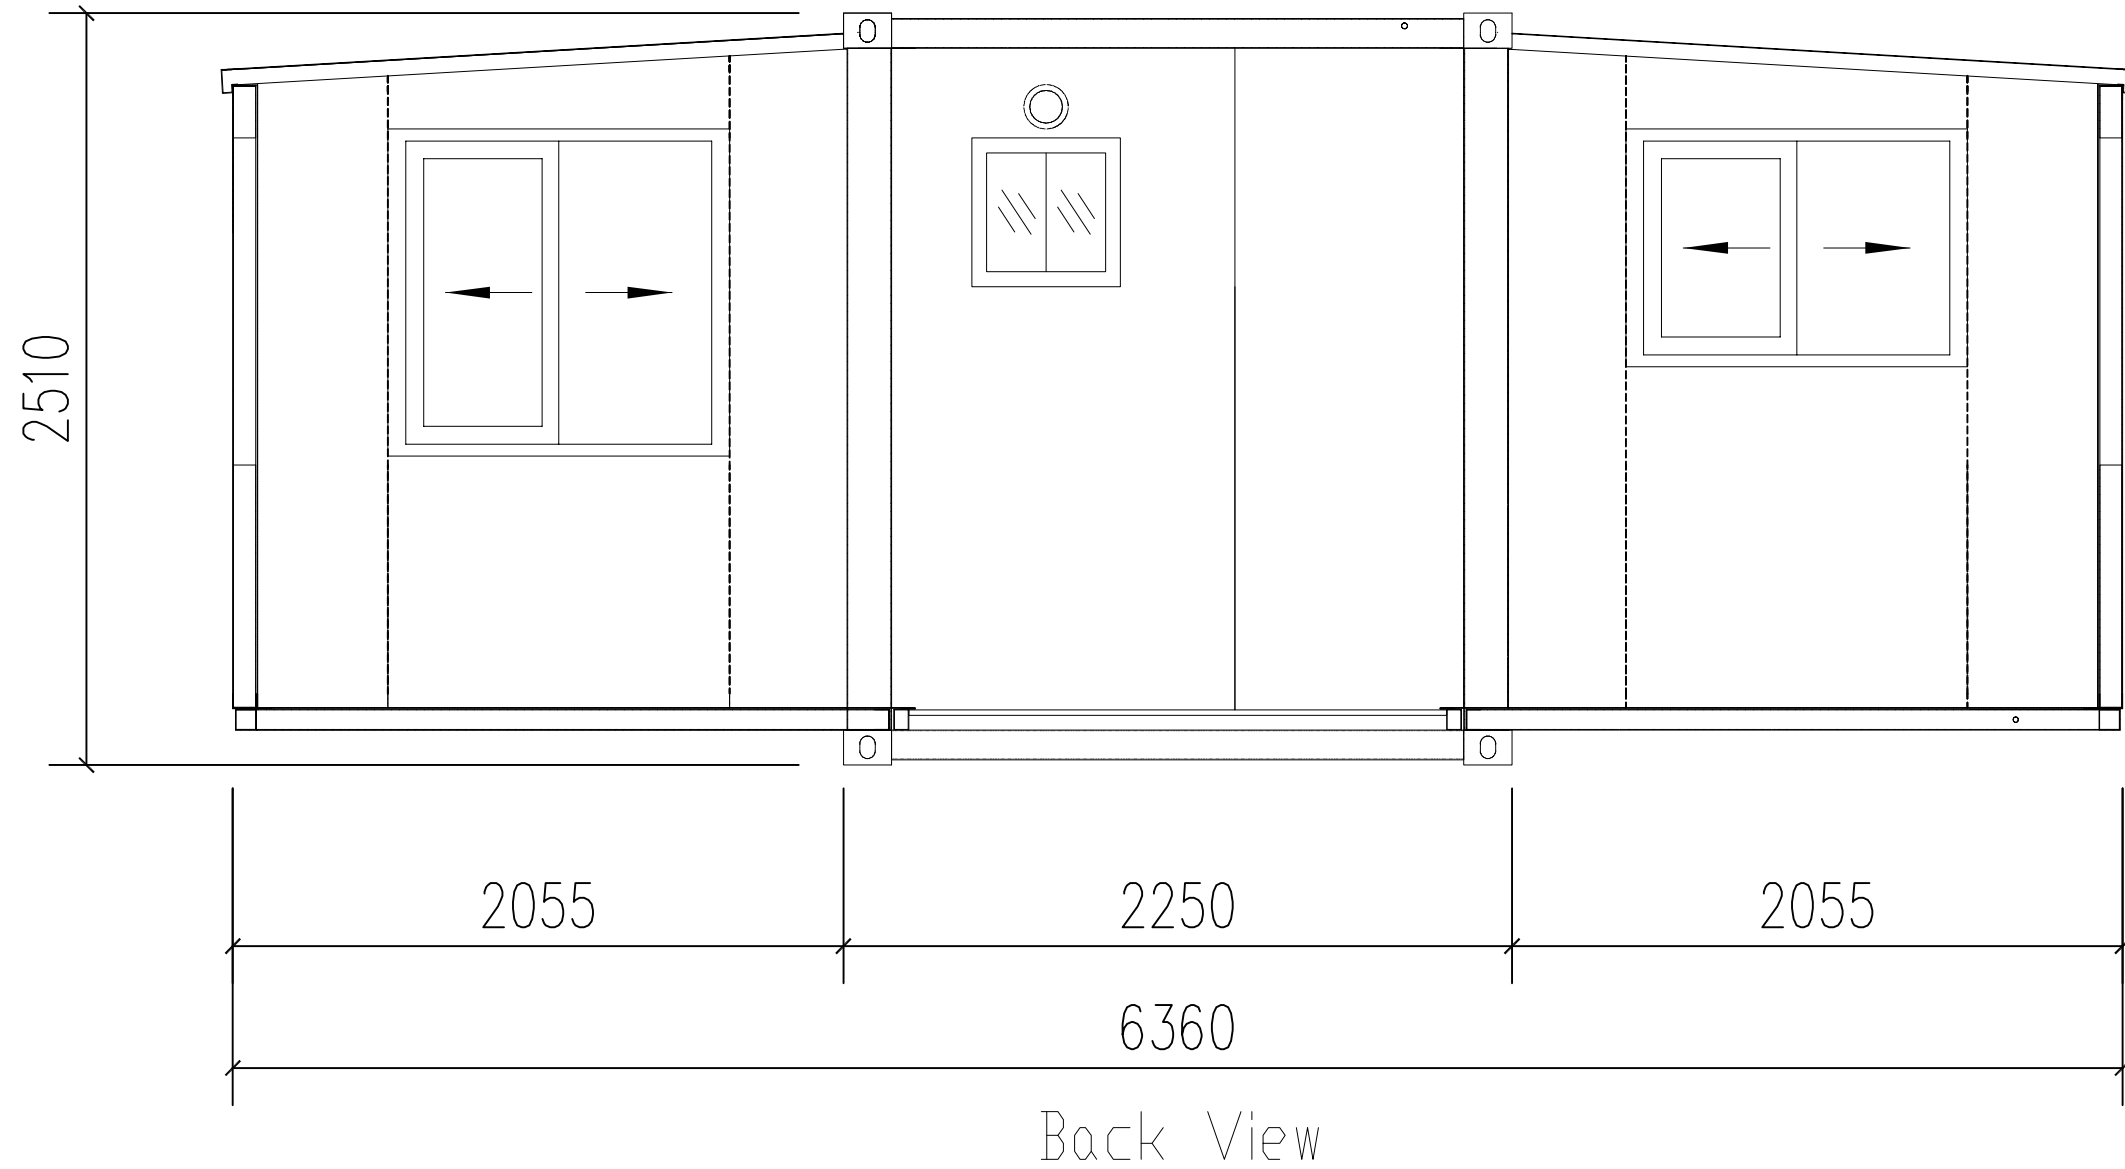

Size Before Expanding: : L118000mm*W2250mm*H2510mm
 Size After Expanding: L11800mm*W6360mm*H2510mm

40FT Expandable House

Right View,Left View

Size Before Expanding: : L11800mm*W2250mm*H2510mm
 Size After Expanding: L11800mm*W6360mm*H2510mm

40FT Expandable House

Front View

Size Before Expanding: : L11800mm*W2250mm*H2510mm
 Size After Expanding: L11800mm*W6360mm*H2510mm

40FT Expandable House

Size Before Expanding: : L11800mm*W2250mm*H2510mm
 Size After Expanding: L11800mm*W6360mm*H2510mm

40FT Expandable House