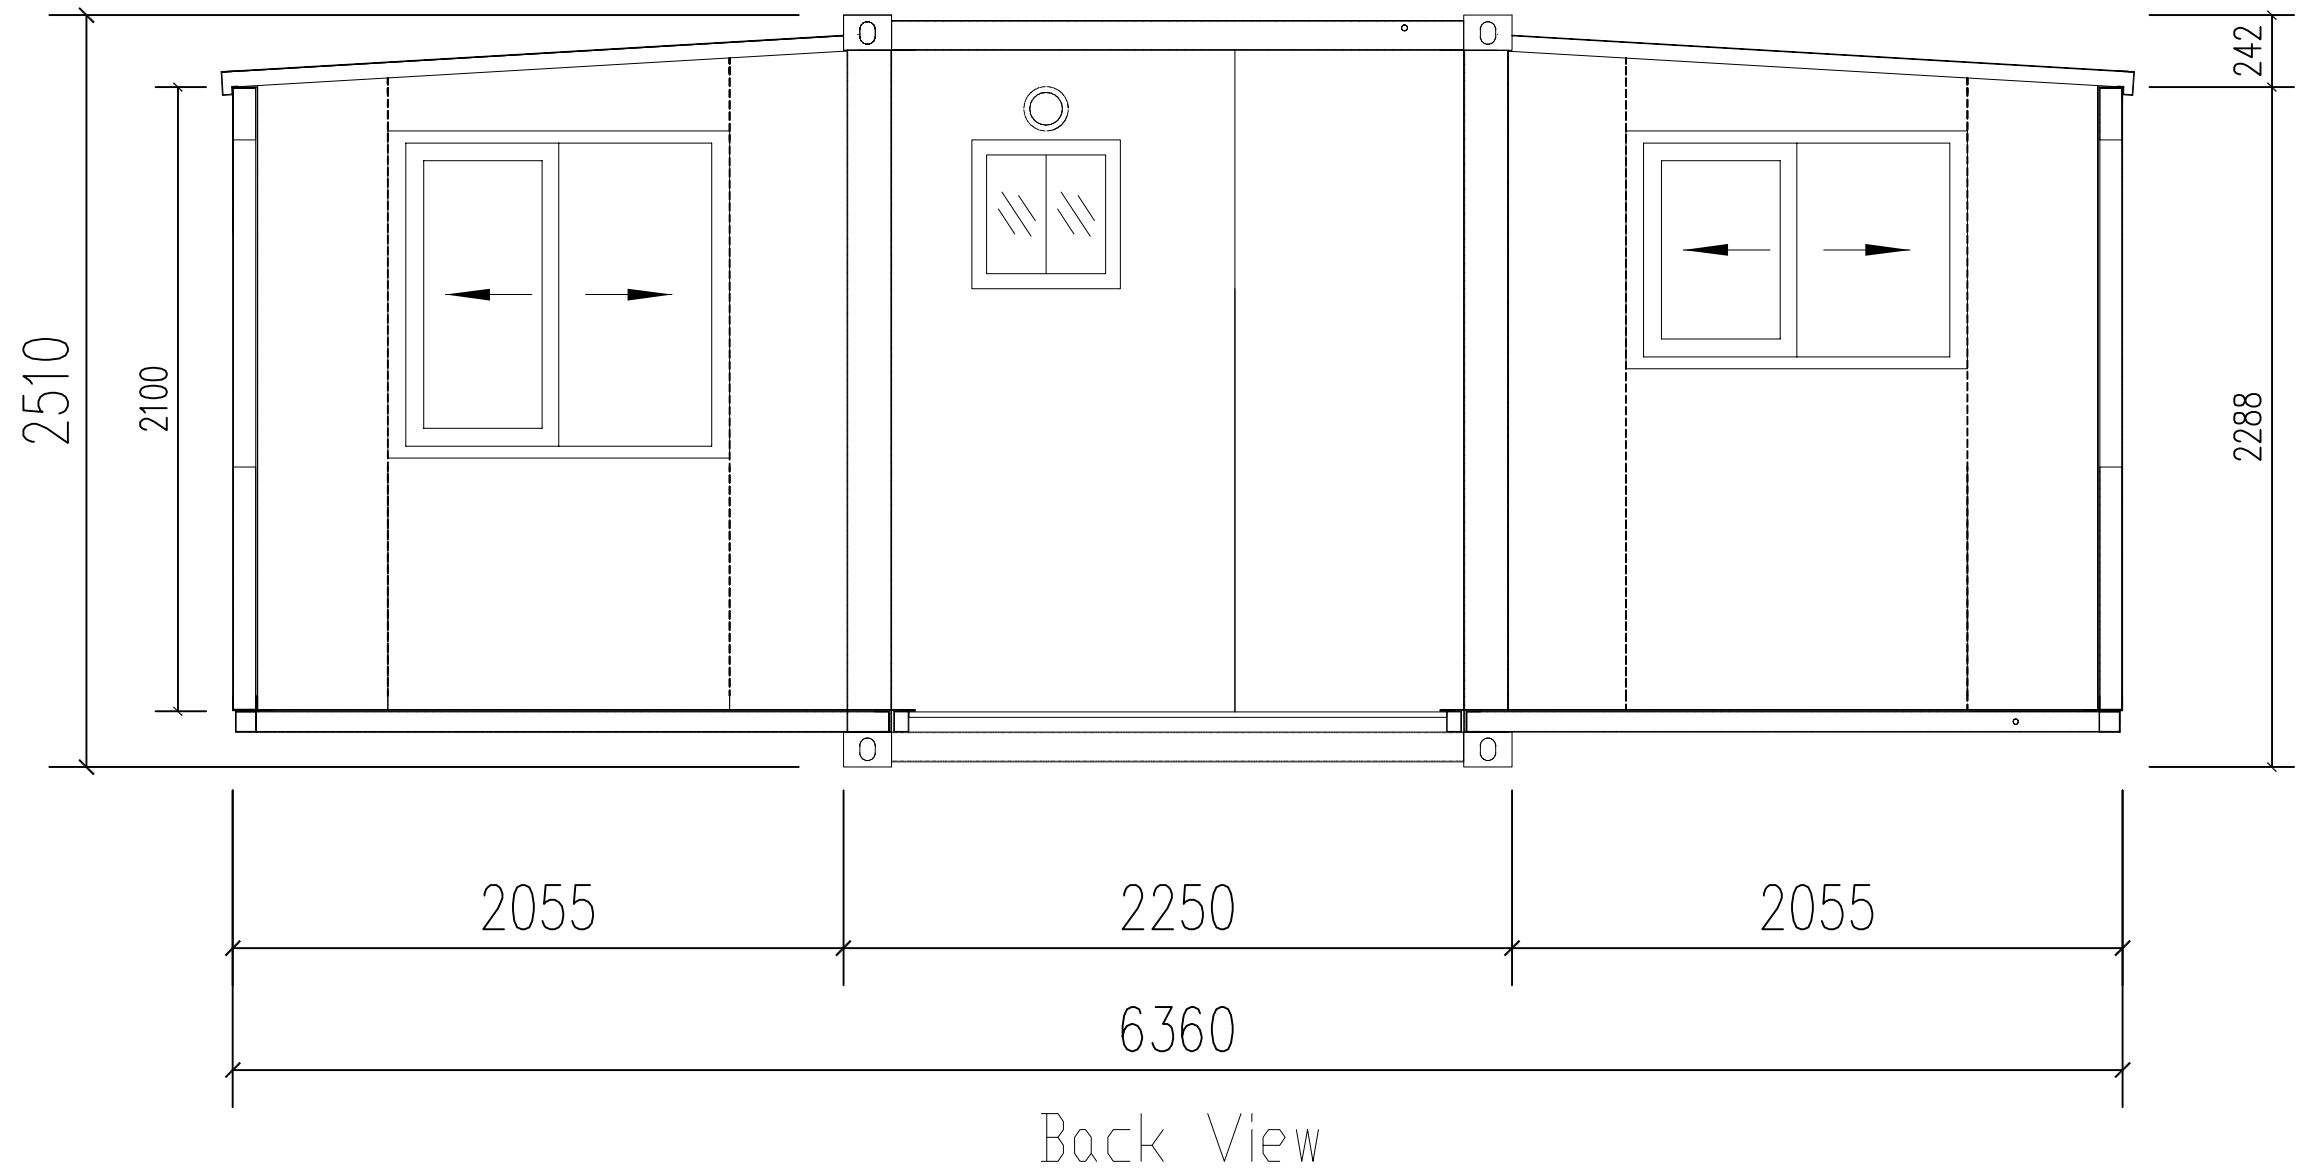

Size Before Expanding: : L9000mm*W2250mm*H2510mm
 Size After Expanding: L9000mm*W6360mm*H2510mm

30FT Expandable House

Right View,Left View

Size Before Expanding: : L9000mm*W2250mm*H2510mm
 Size After Expanding: L9000mm*W6360mm*H2510mm

30FT Expandable House

Front View

Size Before Expanding: : L9000mm*W2250mm*H2510mm
 Size After Expanding: L9000mm*W6360mm*H2510mm

30FT Expandable House

Size Before Expanding: : L9000mm*W2250mm*H2510mm
 Size After Expanding: L9000mm*W6360mm*H2510mm

30FT Expandable House