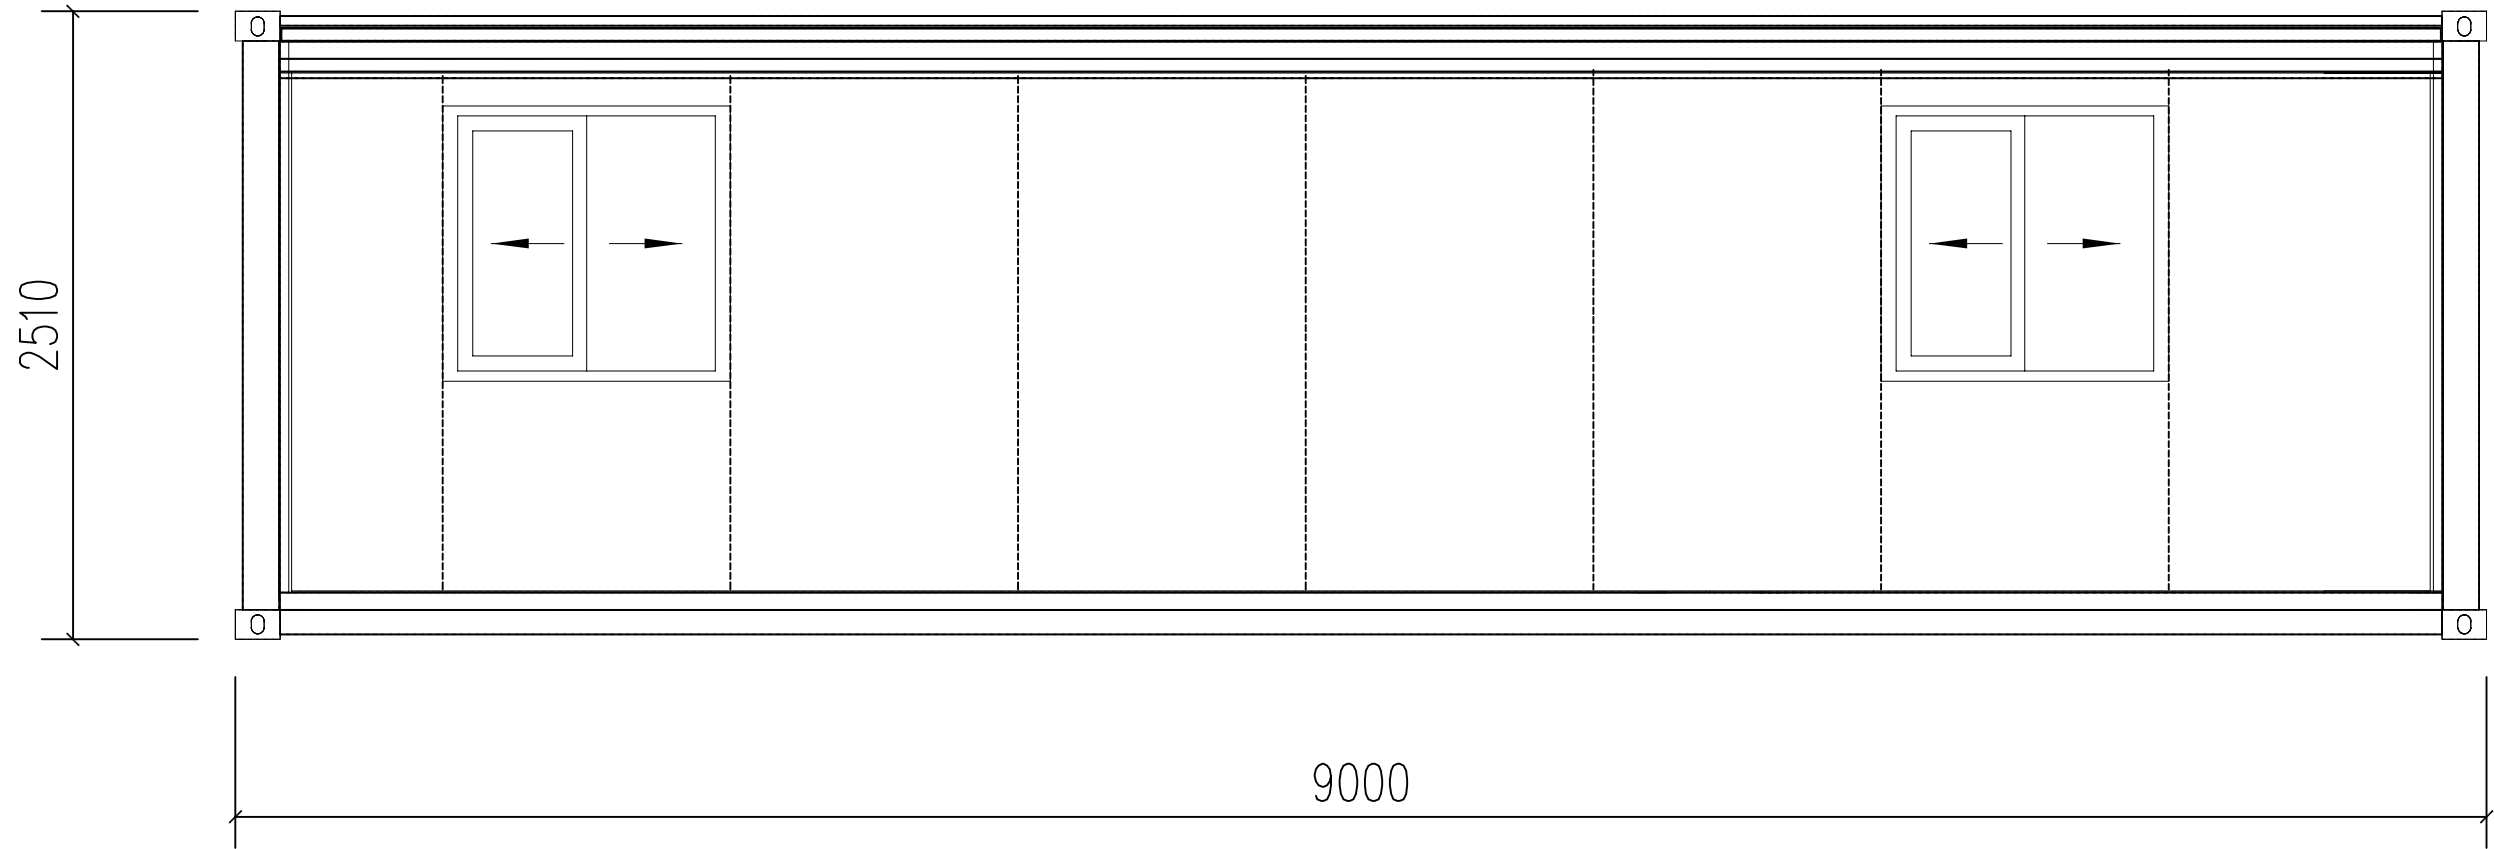

Size Before Expanding: : L9000mm*W2250mm*H2510mm
 Size After Expanding: L9000mm*W6360mm*H2510mm

30FT Expandable House

Right View,Left View

Size Before Expanding: : L9000mm*W2250mm*H2510mm
 Size After Expanding: L9000mm*W6360mm*H2510mm

30FT Expandable House

Front View

Size Before Expanding: : L9000mm*W2250mm*H2510mm
 Size After Expanding: L9000mm*W6360mm*H2510mm

30FT Expandable House

Size Before Expanding: : L9000mm*W2250mm*H2510mm
 Size After Expanding: L9000mm*W6360mm*H2510mm

30FT Expandable House