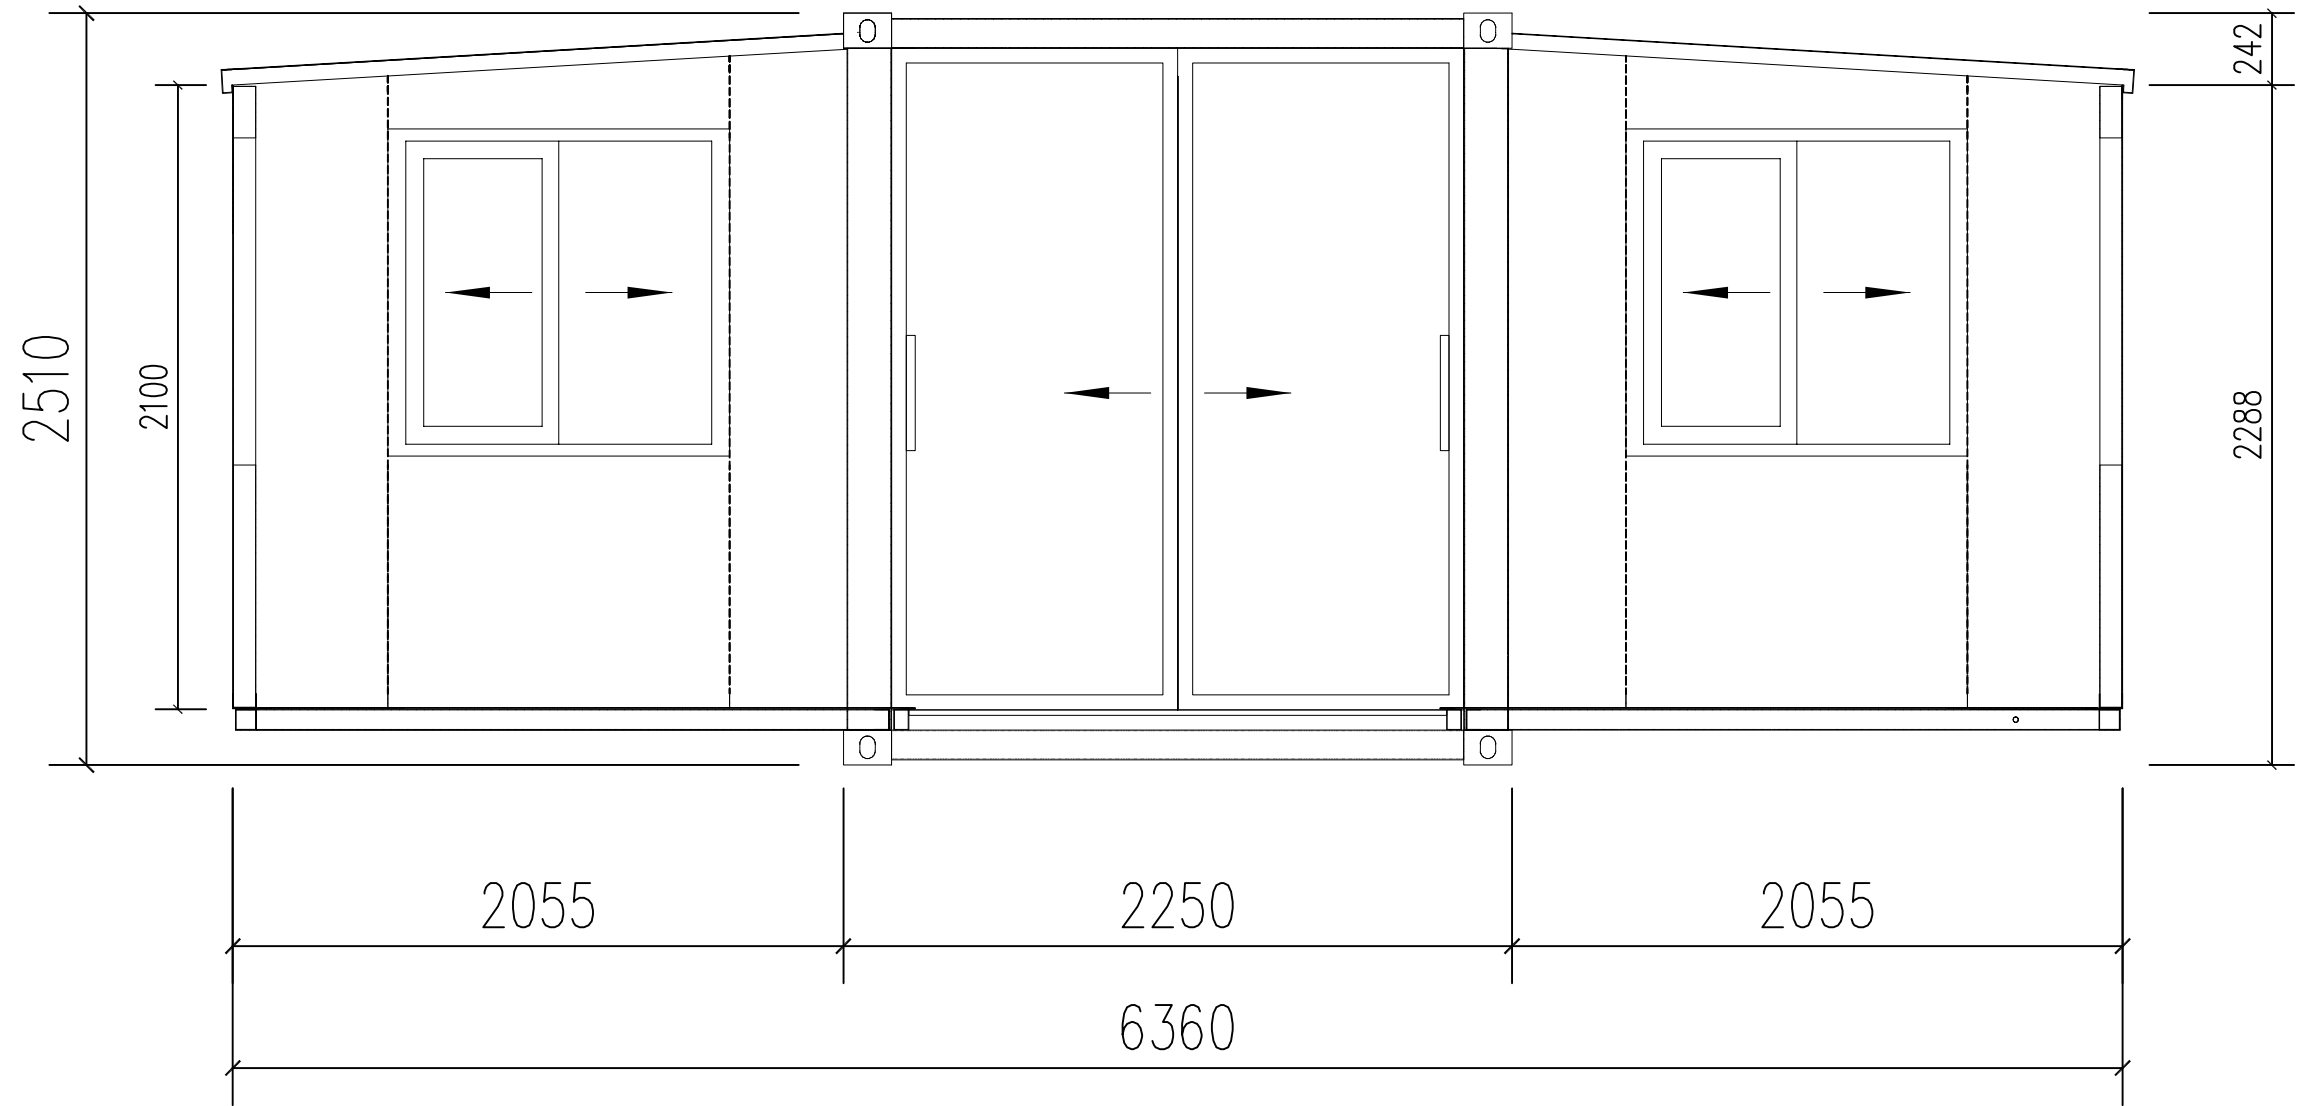

Size Before Expanding: : L9000mm*W2250mm*H2510mm
 Size After Expanding: L9000mm*W6360mm*H2510mm

30FT Expandable House

Right View,Left View

Size Before Expanding: : L9000mm*W2250mm*H2510mm
 Size After Expanding: L9000mm*W6360mm*H2510mm

30FT Expandable House

Front View

Size Before Expanding: : L9000mm*W2250mm*H2510mm
 Size After Expanding: L9000mm*W6360mm*H2510mm

30FT Expandable House

Size Before Expanding: : L9000mm*W2250mm*H2510mm
 Size After Expanding: L9000mm*W6360mm*H2510mm

30FT Expandable House