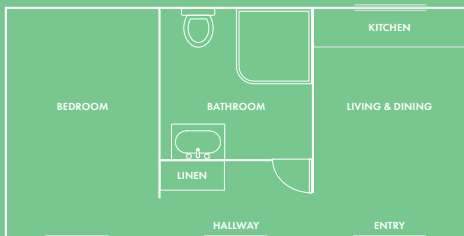

Portable granny flats.

Innovatively designed these prefabricated moveable granny flats are perfect backyard homes for your loved one.

pgportablehomes.com.au

Portable granny flat.

Our granny flats measure 18m² and come with all fixtures prefitted including kitchen, bathroom, bedroom, double glazed windows, flooring, doors, lights, tapware, doors and door handles. They are insulated, prewired and preplumbed.

We have a variety of customisable options like changing the floor plan, add a verandah or a compact off grid energy system.

Need something bigger?

Check out our 30ft comforter option.

Floor plan

Indicative representation
and not to scale