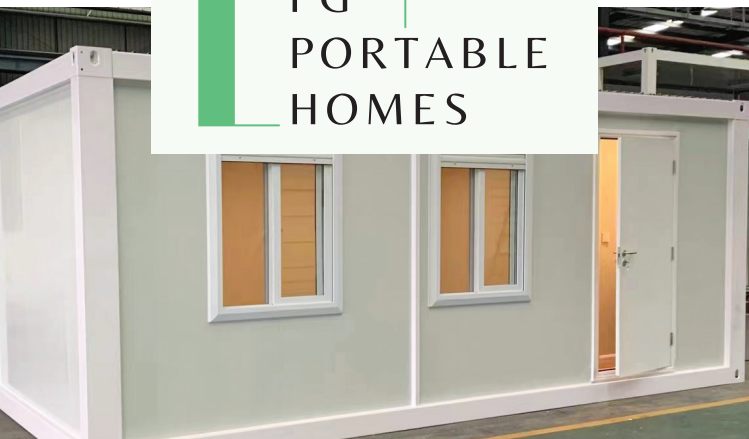

Portable granny flats.

Innovatively designed these prefabricated moveable granny flats are perfect backyard homes for your loved one.

pgportablehomes.com.au

Portable granny flat.

Our granny flats measure 18m² and come with all fixtures prefitted including kitchen, bathroom, bedroom, double glazed windows, flooring, doors, lights, tapware, doors and door handles. They are insulated, prewired and preplumbed.

We have a variety of customisable options like changing the floor plan, add a verandah or a compact off grid energy system.

Need something bigger?

Check out our 30ft comforter option.

Floor plan

Indicative representation
and not to scale